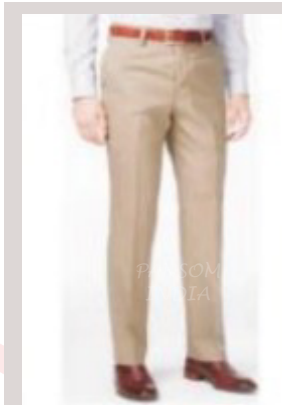

MT-005
PRICE -550/-