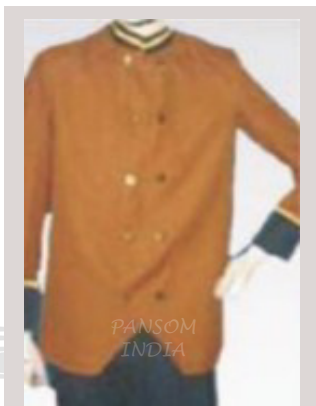

BB-001
PRICE - 1650/-