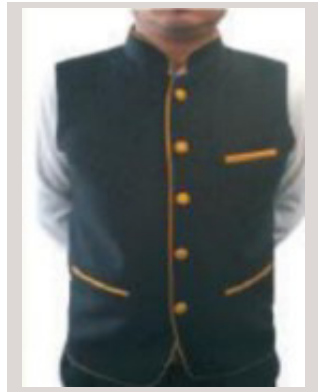

NJ-0017
PRICE -950/-