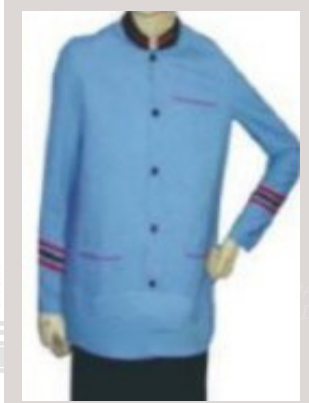

SC-001
PRICE - 750/-