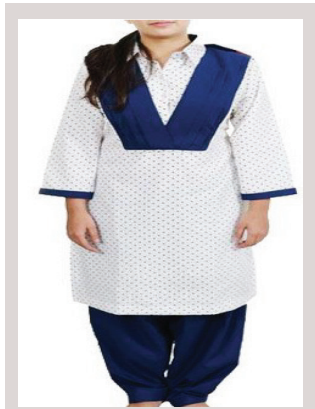

SO-007
PRICE - 750/-