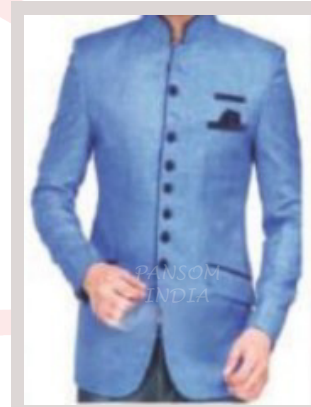

MJ-0024
PRICE -1750/-

Price Quoted are Inclusive of Gst

India

AVAILABLE IN CHEST SIZES

36 38 40 42 44

20% EXTRA CHARGE FOR SIZE 44