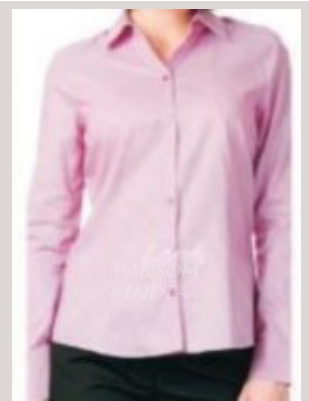

WFS-001
PRICE - 395/-