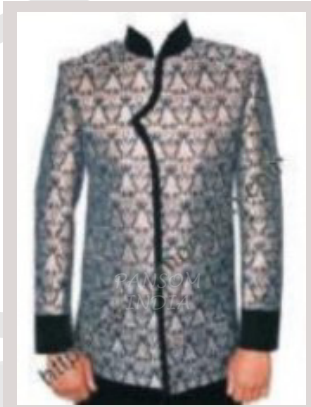

MJ-0020
PRICE -1750/-