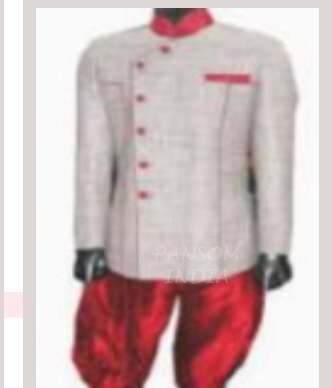

IW-0012
PRICE -1950/-

ONLY COAT PRICE

Price Quoted are Inclusive of Gst

India

AVAILABLE IN CHEST SIZES

36 38 40 42 44

20% EXTRA CHARGE FOR SIZE 44