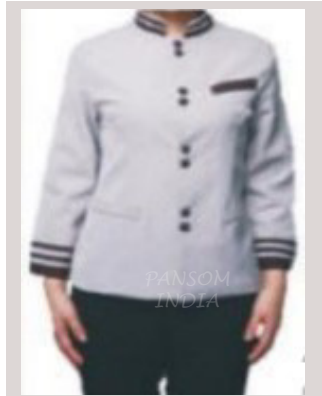

SC-0018
PRICE - 750/-