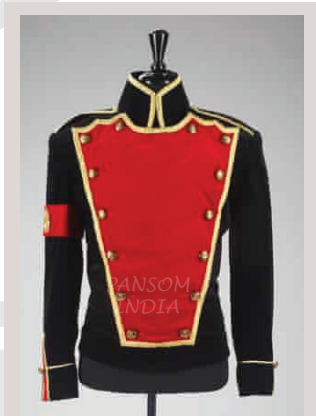

# BELL BOY-BELL CAPTAIN-PORTER-DOOR MAN- LOBBY BOY-LIFT MAN UNIFORM

All Above Designs are Ready Off the Shelves  
No Restriction of Quality. Various Other Design  
Fabric are Available.

23

**BB-001**  
PRICE - 1650/-

**BB-002**  
PRICE - 1650/-

**BB-003**  
PRICE - 1650/-

**BB-041**  
PRICE - 1650/-

**BB-005**  
PRICE - 1650/-

**BB-006**  
PRICE - 1650/-

**BB-007**  
PRICE - 1650/-

**BB-008**  
PRICE - 1650/-

**BB-009**  
PRICE - 1650/-

**BB-0010**  
PRICE - 1650/-

**BB-0011**  
PRICE - 1650/-

**BB-0012**  
PRICE - 1650/-

ONLY COAT PRICE

Price Quoted are Inclusive of Gst

India

AVAILABLE IN CHEST SIZES

36 38 40 42 44