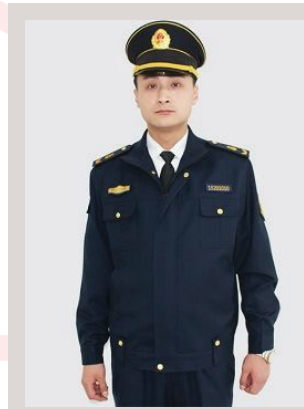

SO-0012
PRICE - 750/-

Price Quoted are Inclusive of Gst

AVAILABLE IN CHEST SIZES

36 38 40 42 44

20% EXTRA CHARGE FOR SIZE 44