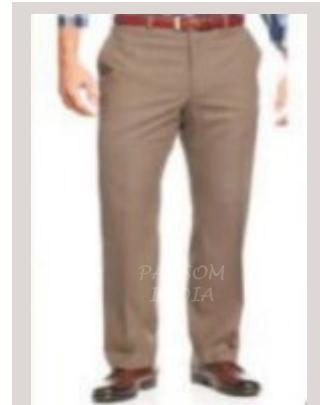

MT-006
PRICE -550/-