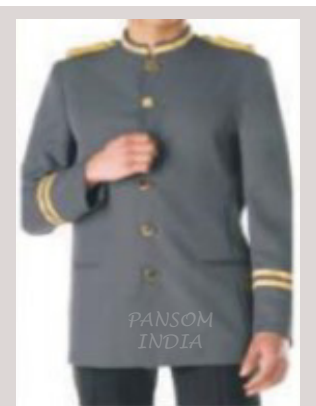

BB-002
PRICE - 1650/-