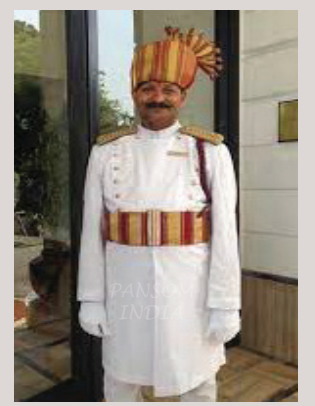

DM-008
PRICE - 2800/-