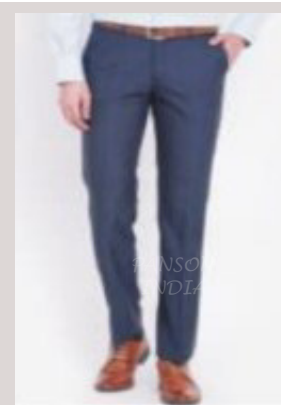

MT-004
PRICE -550/-