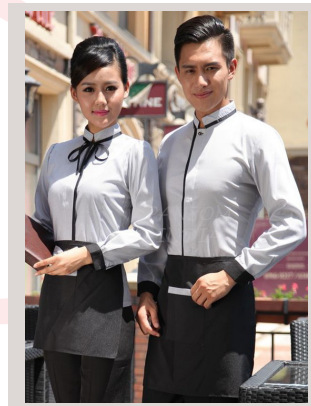

SU-0012
Price - 750/-

ONLY TOP AND APRON PRICE

Price Quoted are Inclusive of Gst

India

AVAILABLE IN CHEST SIZES

36

38

40

42

44

20% EXTRA CHARGE FOR SIZE 44