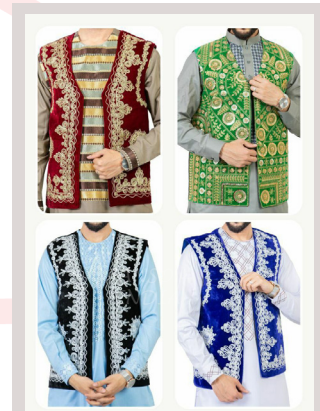

EW-0012
PRICE - 1250/-

FULL SET PRICE

Price Quoted are Inclusive of Gst

India

AVAILABLE IN CHEST SIZES

36 38 40 42 44

20% EXTRA CHARGE FOR SIZE 44