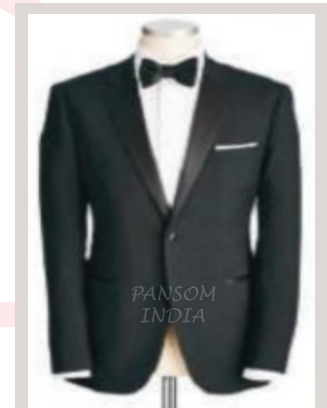

MB-0012
PRICE -1650/-

Price Quoted are Inclusive of Gst

India

AVAILABLE IN CHEST SIZES

36 38 40 42 44

20% EXTRA CHARGE FOR SIZE 44