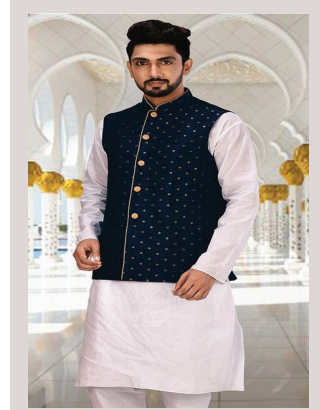

EW-006
PRICE - 1250/-