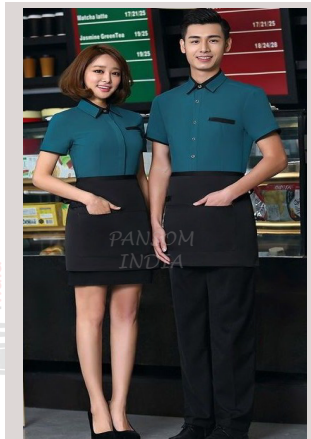

SERVICE UNIFORMS-FAST FOOD- SWEET COUNTER-MALLS- FOOD COURTS

All Above Designs are Ready Off the Shelves
No Restriction of Quality. Various Other Design
Fabric are Available.

31

SU-001
Price - 750/-