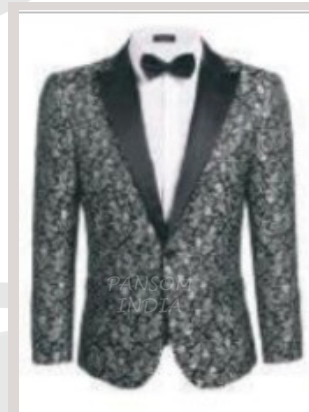

MB-0020
PRICE -1650/-